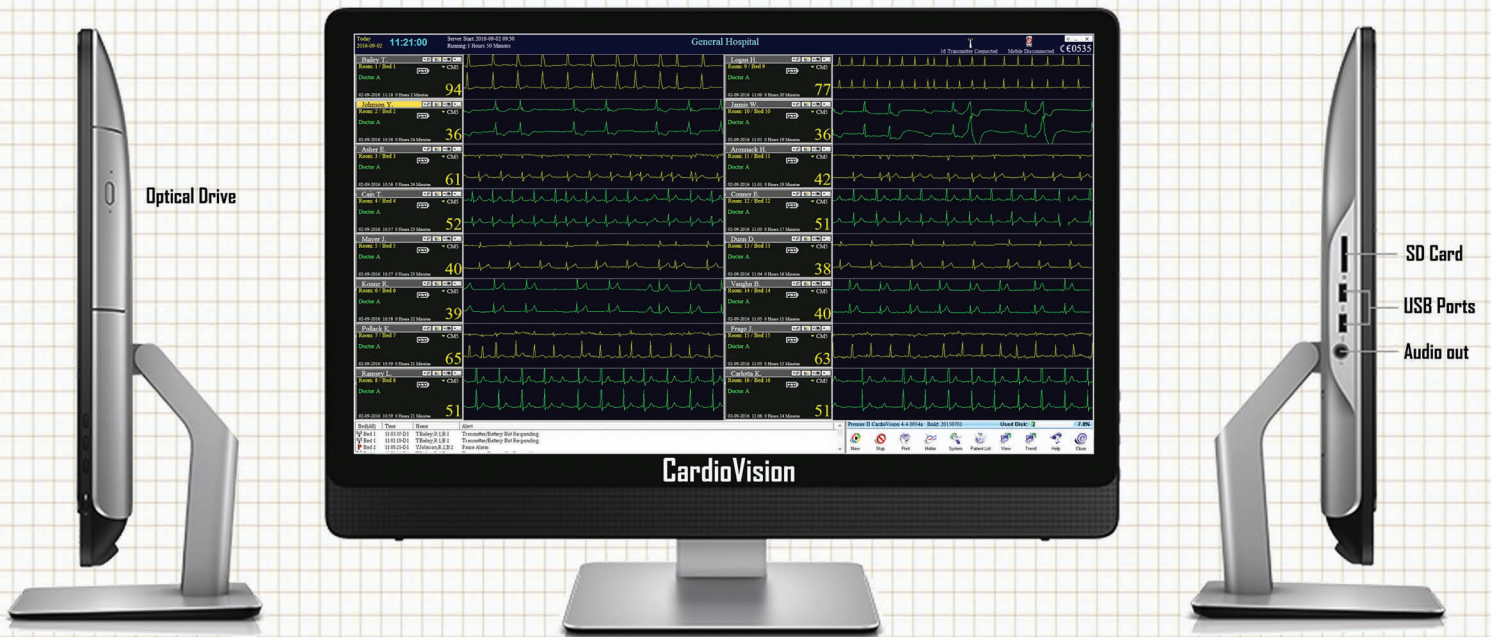

TRI-TEC MONITORS

the cardiac monitoring specialists

1-800-582-3348

Rentals / Sales / Service

CardioVision Solo

16 Channels of Wi-Fi Telemetry In an "All-In-One" Central Station.

- 16 Channels per Solo Station**
- Full Disclosure**
- Total Recall**
- Multi-Day Trends**
- Real-Time Arrhythmia Detection**
- Configurable Alarms and Reports**
- Compatible with your Current Network**
- Prints to a local or network printer**
- Remote Viewing on a Mobile Device**
- Instant ECG Enlargement**
- Holter Analysis**
- HL-7**

9 inches

23 inches

18 inches

Compact Wireless Design

Uses your current network for printing and connectivity!
One Cable and you are good to go!

Wireless Keyboard and Mouse

No Desktop Clutter

Wireless Design!

CardioVision
Wi-Fi Transmitter

16 Channels of Wi-Fi Telemetry
In an "all-in-one" computer!

View and Print
6 Cardiac Views