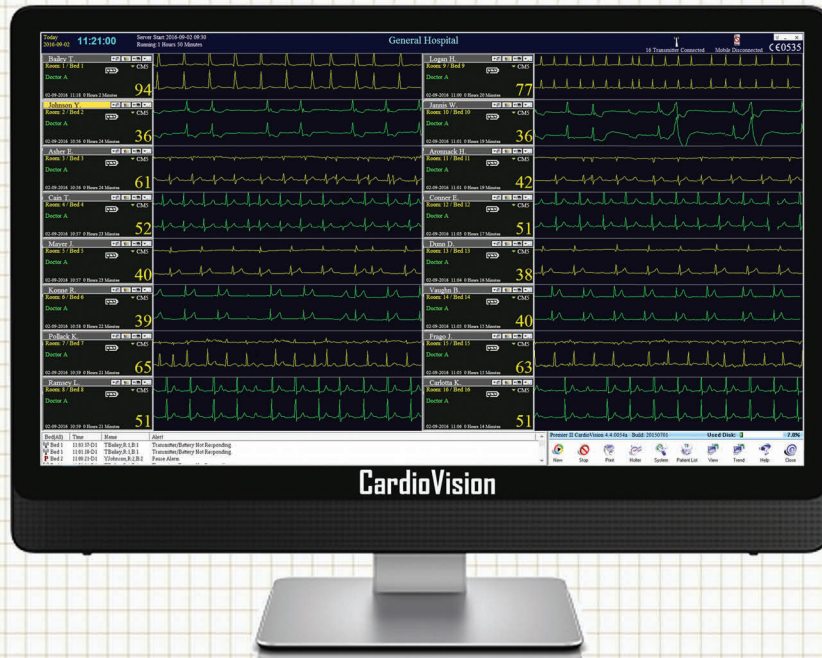

TRI-TEC MONITORS

the cardiac monitoring specialists

1-800-582-3348

Rentals / Sales / Service

CardioVision Solo

16 Channels of Wi-Fi Telemetry In an "All-In-One" Central Station.

- 16 Channels per Solo Station**
- Full Disclosure**
- Total Recall**
- Multi-Day Trends**
- Real-Time Arrhythmia Detection**
- Configurable Alarms and Reports**
- Compatible with your Current Network**
- Prints to a local or network printer**
- Remote Viewing on a Mobile Device**
- Instant ECG Enlargement**
- Holter Analysis**
- HL-7**

9 inches

23 inches

18 inches

Compact Wireless Design

Uses your current network for printing and connectivity!
One Cable and you are good to go!

Wireless Keyboard and Mouse

No Desktop Clutter

Wireless Design!

CardioVision
Wi-Fi Transmitter

16 Channels of Wi-Fi Telemetry
In an "all-in-one" computer!

View and Print
6 Cardiac Views